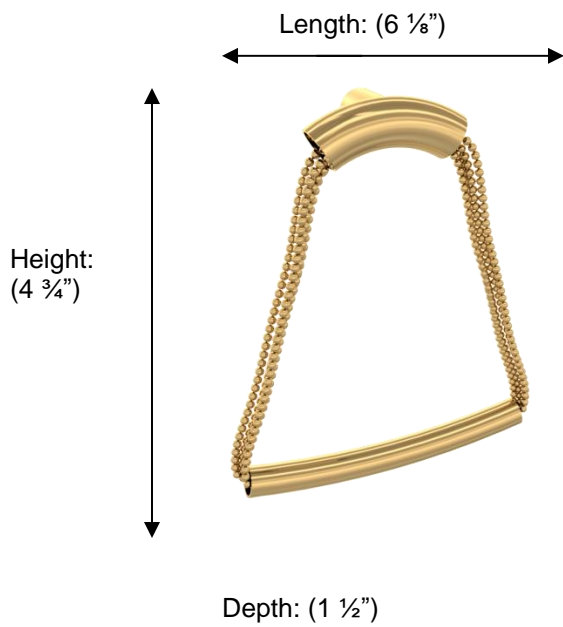

POMBO™

Luxis PL121 Toilet Paper Holder

Description:
Toilet Paper Holder

Finishes:

-  CR – Chrome
-  NI – Polished Nickel
-  GD – Gold

Material:
Brass

Country of Origin:	Portugal
---------------------------	----------

All Dimensions are approximate