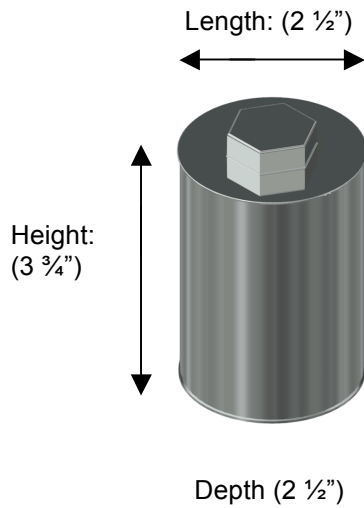

### PI785 Cotton Bud Container

**Description:**  
Cotton bud container

**Finishes:**

-  CR – Chrome
-  PV – Polished Brass
-  UB – Unlacquered Brass

**Material:**  
Brass

**Country of Origin:**

Portugal

All Dimensions are approximate