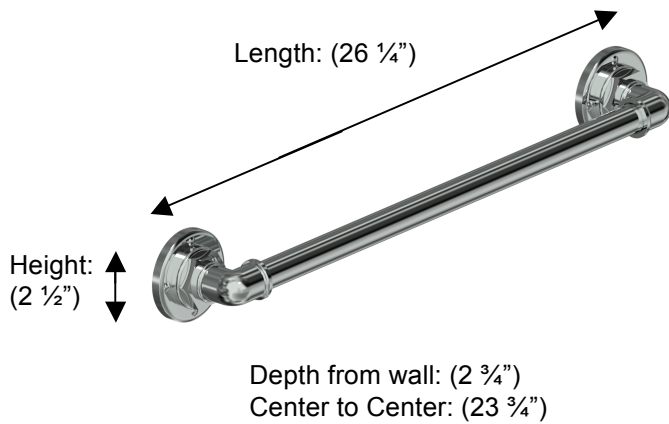

POMBO™ INDUSTRIAL

PI146045 Towel Rail, 24"

Description:
Towel Rail, 24"

Finishes:

-  CR – Chrome
-  PV – Polished Brass
-  UB – Unlacquered Brass

Material:
Brass

Backplate: (2 1/2")

Method of Attachment:
Direct to wall

Country of Origin:

Portugal

All Dimensions are approximate