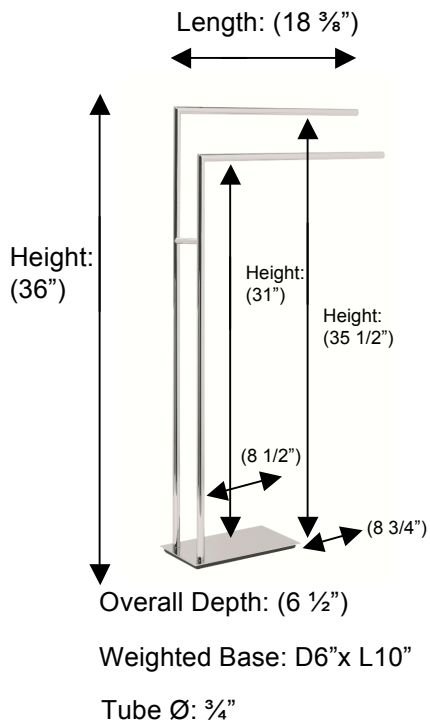

## ETOILE

### PE899 Freestanding Towel Rail

**Description:**

Freestanding Towel Rail

**Finishes:**

-  CR – Chrome
-  PV – Polished Brass
-  UB – Unlacquered Brass
-  MB – Matte Black
-  NI – Polished Nickel
-  ES – Satin Nickel
-  GD – Gold

**Material:**

Brass

**Profile:**

Round

**Country of Origin:**

Portugal

All Dimensions are approximate