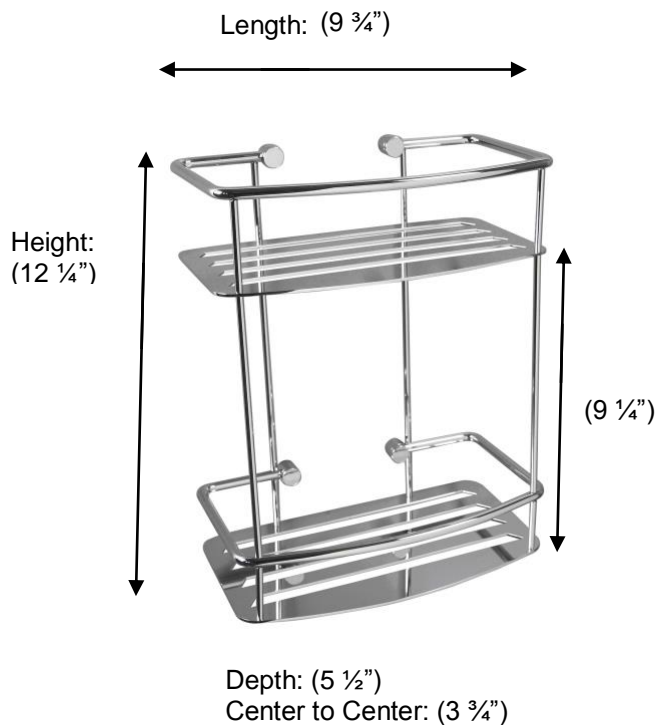

M871 D-Shape Two Tier Shower Shelf

Description:

D-Shape two tier shower shelf

Finishes:

■ CR – Chrome

Material:

Brass

Method of Attachment:

Direct to wall

Country of Origin:

United Kingdom