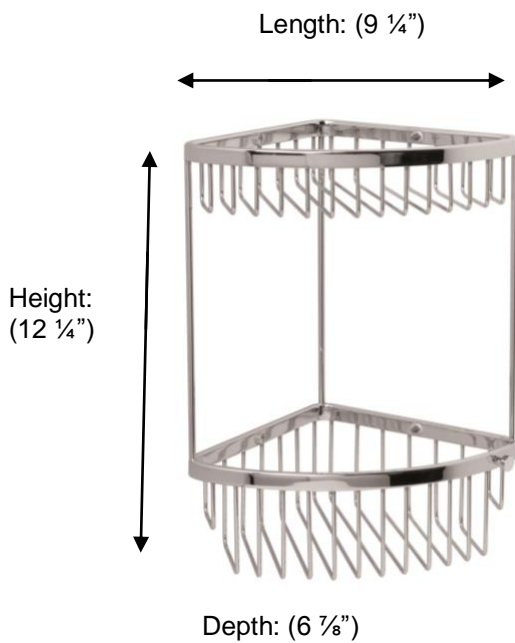

## M855 Two Tier Corner Basket

**Description:**

Two Tier Corner Basket

**Finishes:**

CR – Chrome

**Material:**

Brass

**Method of Attachment:**

Direct to wall

**Country of Origin:**

United Kingdom