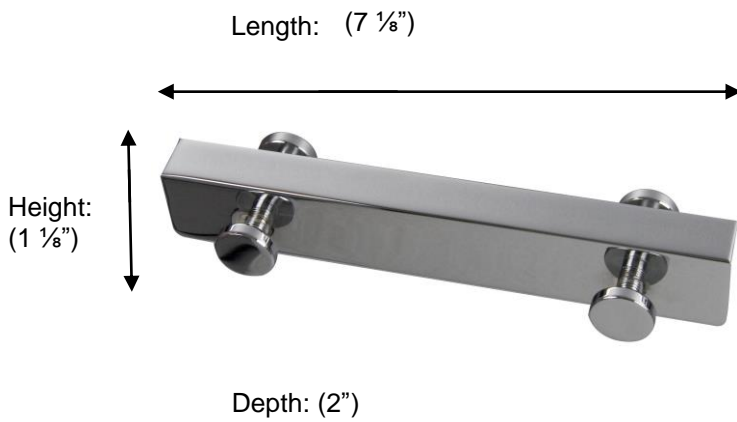

Miller
FINE BATHROOM INTERIORS **Classic**

M831 Shower Door Hooks

Description:

Shower Door fitting with 4 hooks

Finishes:

■ CR – Chrome

Material:

Brass

Method of Attachment:

Hang on shower door

Country of Origin:

United Kingdom

All Dimensions are approximate