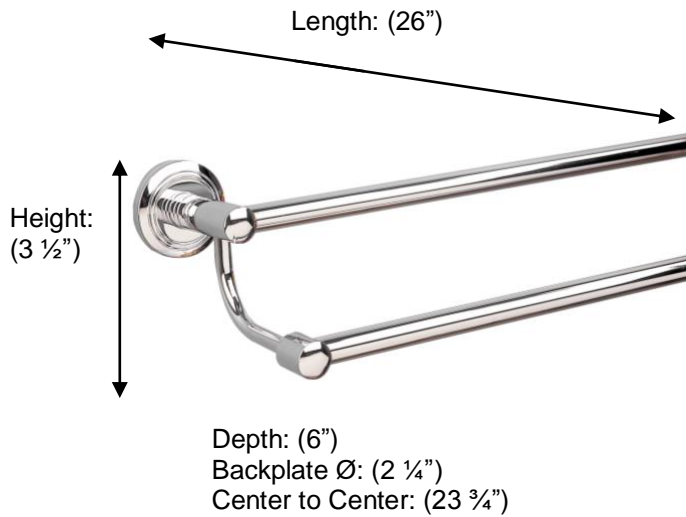

Miller
FINE BATHROOM INTERIORS **OSLO**

M8027 Double Towel Rail, 26"

Description:

Double Towel Rail, 26"

Finishes:

CR – Chrome

NI – Polished Nickel

Material:

Brass

Method of Attachment:

Direct to wall

Country of Origin:

United Kingdom

All Dimensions are approximate