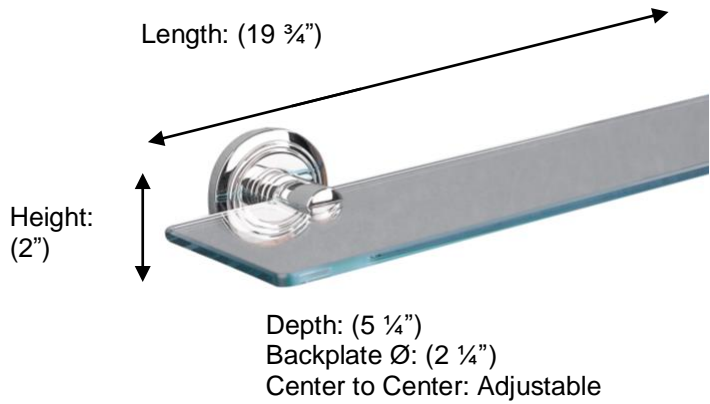

Miller
FINE BATHROOM INTERIORS **OSLO**

M8002 Glass Shelf, 20"

Description:
Glass Shelf, 20"

Finishes:

- CR – Chrome
- NI – Polished Nickel

Material:
Brass
Tempered clear glass

Method of Attachment:
Direct to wall