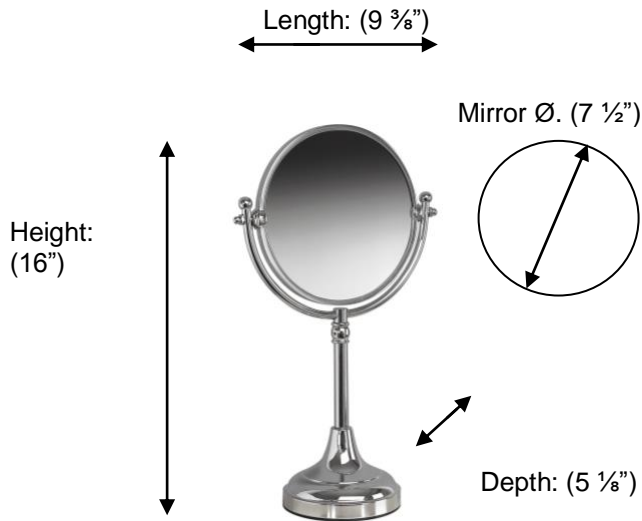

Miller
FINE BATHROOM INTERIORS **Classic**

M682 Freestanding Mirror

Description:

Traditional freestanding mirror

Magnification: 3x / regular mirror

Finishes:

- CR – Chrome
- NI – Polished Nickel
- ES – Satin Nickel

Material:

Brass
Glass

Country of Origin:

United Kingdom

All Dimensions are approximate