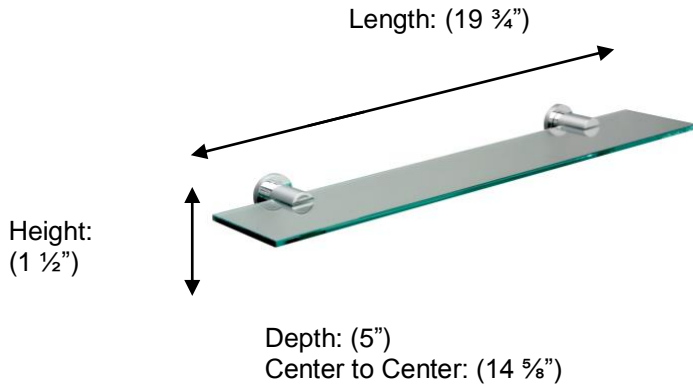

Miller

FINE BATHROOM INTERIORS **MONTANA**

M6702 Contemporary Glass Shelf, 18"

Description:

Contemporary Glass Shelf, 18"

Finishes:

 CR – Chrome

Material:

Brass
Tempered glass

Method of Attachment:

Direct to wall

Country of Origin:	United Kingdom
---------------------------	----------------

All Dimensions are approximate