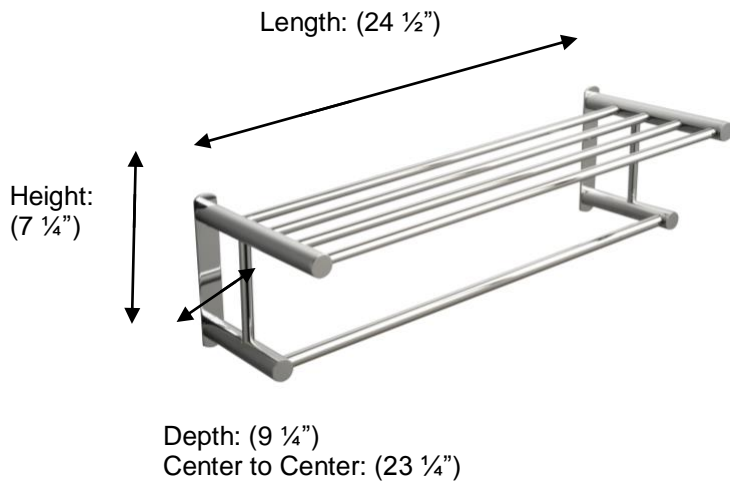

Miller
FINE BATHROOM INTERIORS **Classic**

M667 Towel Rack

Description:
Towel Rack

Finishes:
■ CR – Chrome

Material:
Brass

Method of attachment:
Direct to wall

Country of Origin:

United Kingdom

All Dimensions are approximate