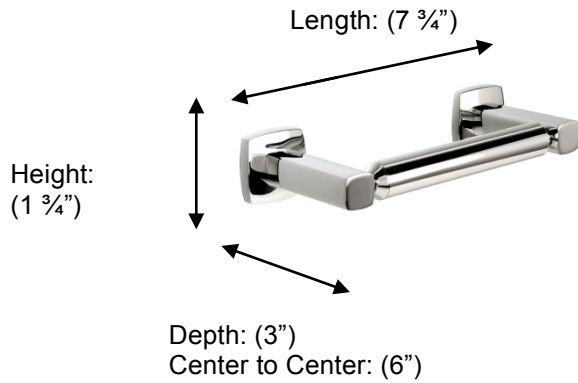

M6437 Double Post Toilet Roll Holder

Description:

Double Post Toilet Roll Holder

Finishes:

 CR – Chrome

Material:

Brass

Spindle:

Spring loaded

Method of Attachment:

Direct to wall

Country of Origin:	United Kingdom
---------------------------	----------------