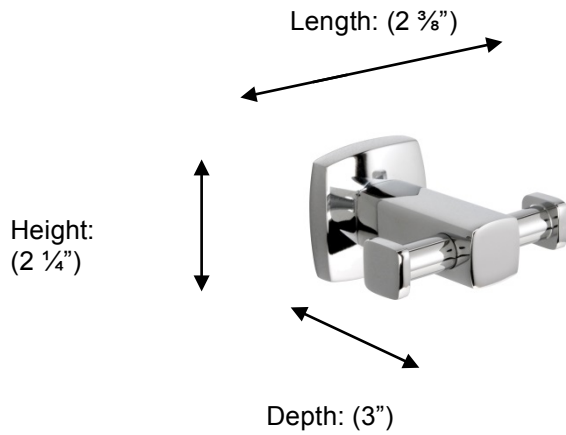

Miller
FINE BATHROOM INTERIORS **Denver**

M6423 Double Robe Hook

Description:
Double robe hook

Finishes:
■ CR – Chrome

Material:
Brass

Method of Attachment:
Direct to wall

Country of Origin:

United Kingdom