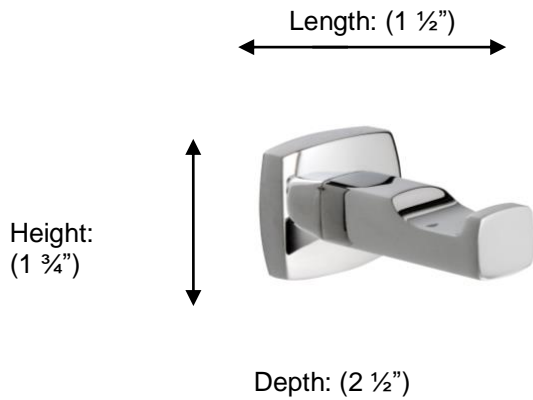

## M6411 Single Robe Hook

**Description:**  
Single Robe Hook

**Finishes:**  
 CR – Chrome

**Material:**  
Brass

**Method of Attachment:**  
Direct to wall

**Country of Origin:**

United Kingdom