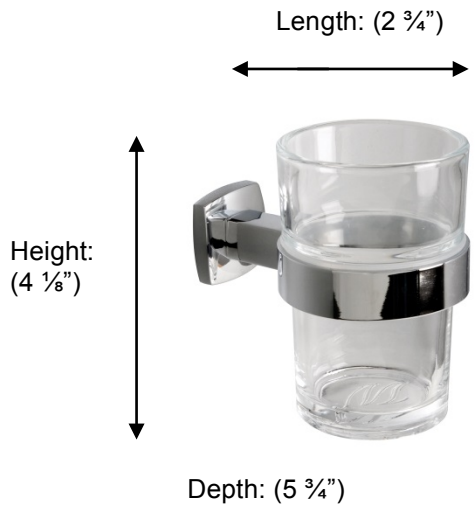

Miller
FINE BATHROOM INTERIORS **Denver**

M6403 Tumbler Holder

Description:
Tumbler Holder

Finishes:
■ CR – Chrome

Material:
Brass
Clear Glass

Method of Attachment:
Direct to wall

Country of Origin:	United Kingdom
---------------------------	----------------

All Dimensions are approximate