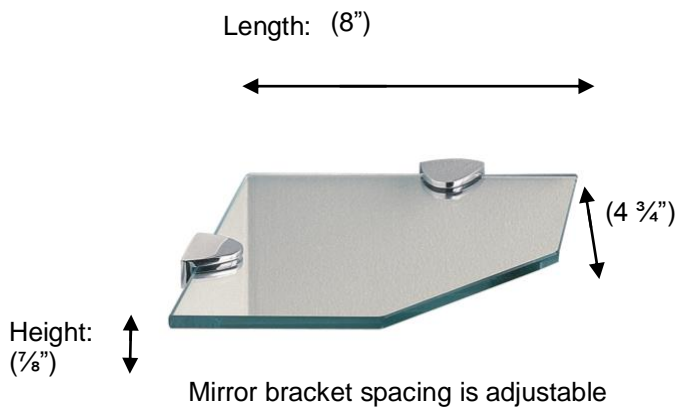

Miller
FINE BATHROOM INTERIORS **Classic**

M292020 Glass Corner Shelf

Description:
Glass Corner Shelf

Finishes:
CR – Chrome

Material:
Brass
Tempered glass

Method of Attachment:
Direct to wall

Country of Origin:

United Kingdom

All Dimensions are approximate