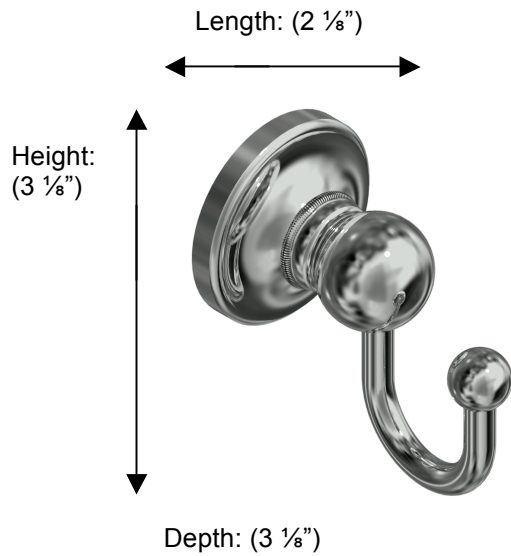

OLYMPIA 69311 Single Hook

**Description:**

Single hook

Finishes:

-  CR – Chrome
-  PV – Polished Brass
-  UB – Unlacquered Brass
-  NI – Polished Nickel
-  ES – Satin Nickel
-  GD – Gold

Material:

Brass

Backplate Diameter: (2 1/8")

Method of Fixing:

Direct to wall

Country of Origin:

Portugal

All Dimensions are approximate