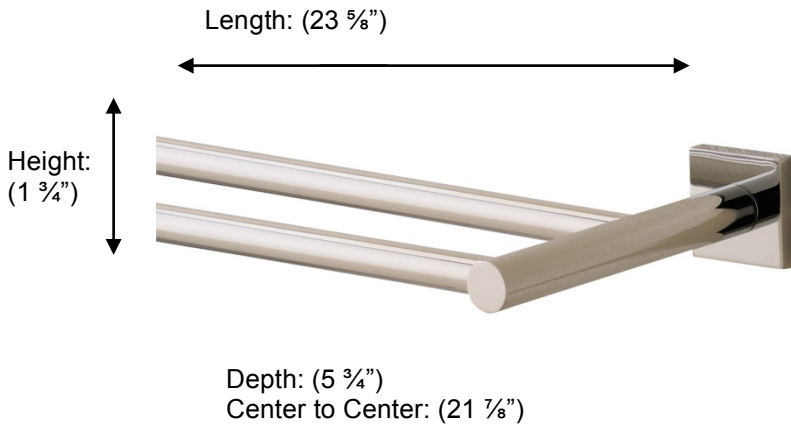

BRAGA

67676 DOUBLE TOWEL RAIL, 24"

**Description:**

Double towel rail, 24"

Finishes:

-  CR – Chrome
-  PV – Polished Brass
-  UB – Unlacquered Brass
-  MB – Matte Black
-  NI – Polished Nickel
-  ES – Satin Nickel
-  GD – Gold

Material:

Brass

Method of Fixing:

Direct to wall

Country of Origin:

Portugal

All Dimensions are approximate