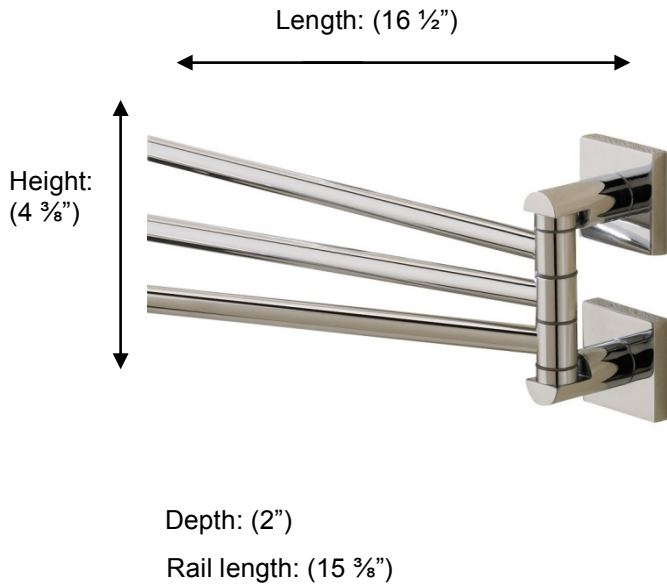

BRAGA

67670 ADJUSTABLE TOWEL RAIL

**Description:**

Adjustable towel rail

Finishes:

-  CR – Chrome
-  PV – Polished Brass
-  UB – Unlacquered Brass
-  MB – Matte Black
-  NI – Polished Nickel
-  ES – Satin Nickel
-  GD – Gold

Material:

Brass

Method of Fixing:

Direct to wall

Country of Origin:

Portugal

All Dimensions are approximate