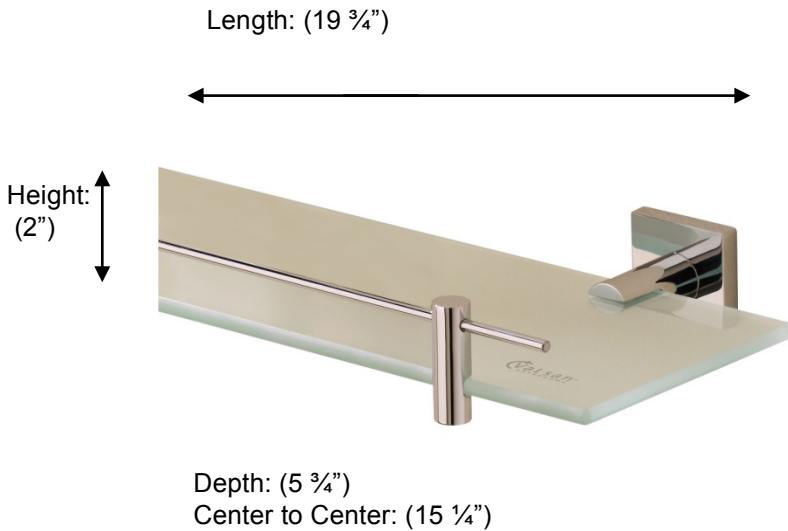

BRAGA

67665 GLASS SHELF

**Description:**

Glass Shelf with Gallery, 20"

Finishes:

-  CR – Chrome
-  PV – Polished Brass
-  UB – Unlacquered Brass
-  MB – Matte Black
-  NI – Polished Nickel
-  ES – Satin Nickel
-  GD – Gold

Material:

Brass
Frosted glass

Method of Fixing:

Direct to wall

Country of Origin:

Portugal

All Dimensions are approximate