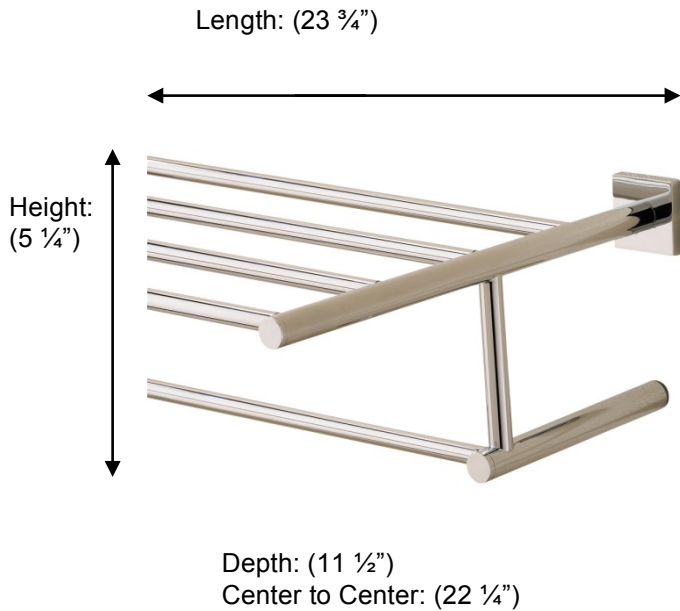

BRAGA

676632 TOWEL RACK

Description:
Towel Rack, 24"

Finishes:

-  CR – Chrome
-  PV – Polished Brass
-  UB – Unlacquered Brass
-  MB – Matte Black
-  NI – Polished Nickel
-  ES – Satin Nickel
-  GD – Gold

Material:
Brass

Method of Fixing:
Direct to wall

Country of Origin:

Portugal

All Dimensions are approximate