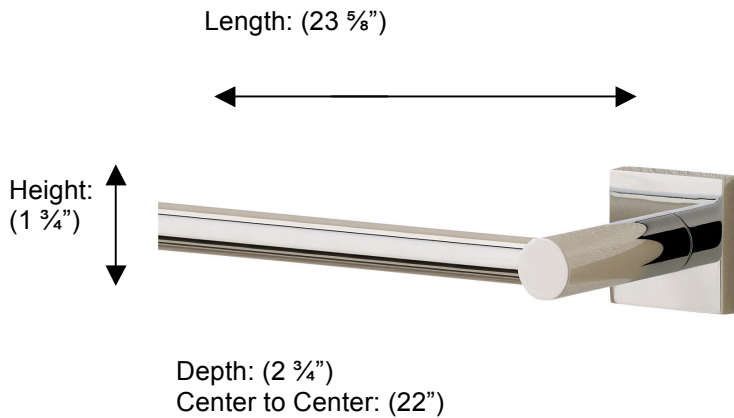

BRAGA

67646 TOWEL RAIL, 24"

Description:
Towel Rail, 24"

Finishes:

-  CR – Chrome
-  PV – Polished Brass
-  UB – Unlacquered Brass
-  MB – Matte Black
-  NI – Polished Nickel
-  ES – Satin Nickel
-  GD – Gold

Material:
Brass

Method of Fixing:
Direct to wall

Country of Origin:

Portugal

All Dimensions are approximate