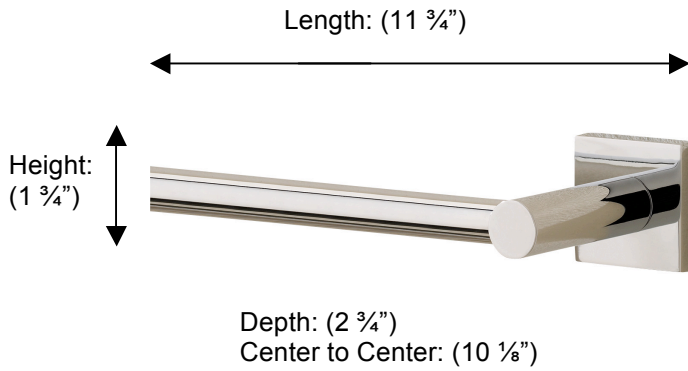

## 67643 TOWEL RAIL

**Description:**  
Towel Rail, 12"

**Finishes:**

-  CR – Chrome
-  PV – Polished Brass
-  UB – Unlacquered Brass
-  MB – Matte Black
-  NI – Polished Nickel
-  ES – Satin Nickel
-  GD – Gold

**Material:**  
Brass

**Method of Fixing:**  
Direct to wall

**Country of Origin:**

Portugal

All Dimensions are approximate