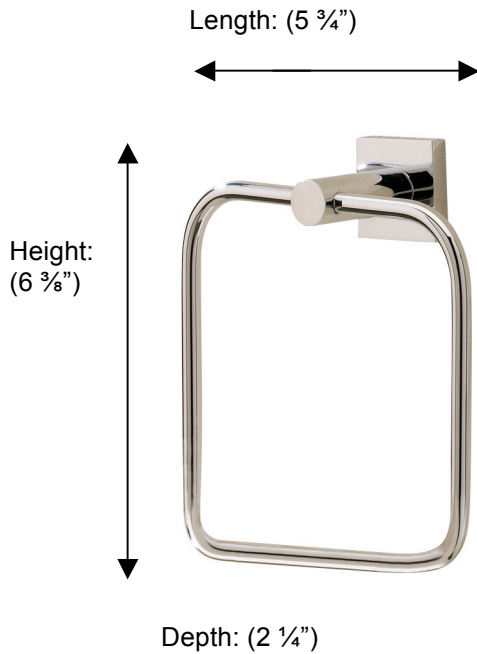

BRAGA

67640 SMALL TOWEL RING

Description:
Small towel ring, 6"

Finishes:

-  CR – Chrome
-  PV – Polished Brass
-  UB – Unlacquered Brass
-  MB – Matte Black
-  NI – Polished Nickel
-  ES – Satin Nickel
-  GD – Gold

Material:
Brass

Method of Fixing:
Direct to wall

Country of Origin:

Portugal

All Dimensions are approximate