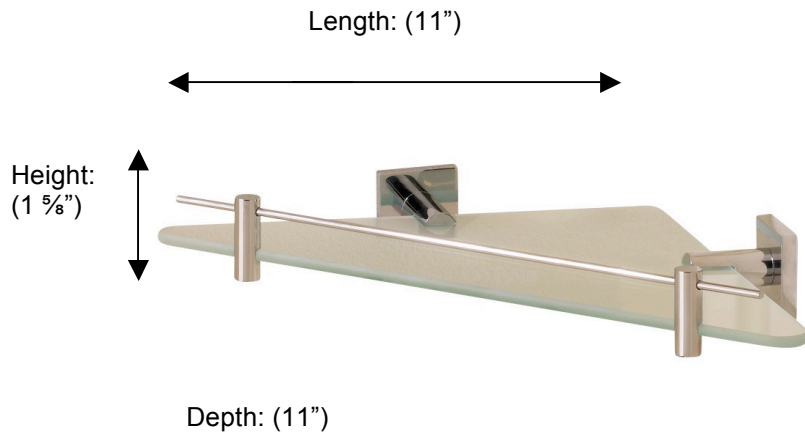

## 67638 CORNER GLASS SHELF WITH GALLERY

**Description:**

Corner glass shelf with gallery

**Finishes:**

-  CR – Chrome
-  PV – Polished Brass
-  UB – Unlacquered Brass
-  MB – Matte Black
-  NI – Polished Nickel
-  ES – Satin Nickel
-  GD – Gold

**Material:**

Brass  
Frosted glass

**Method of Fixing:**

Direct to wall

Country of Origin:

Portugal

All Dimensions are approximate