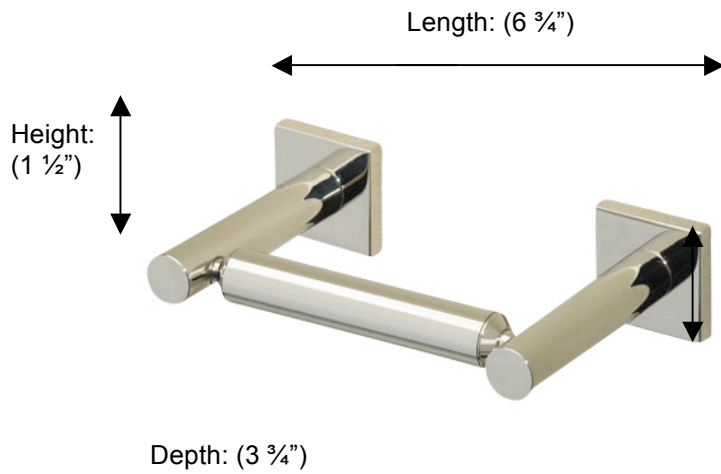

## 67623 DOUBLE POST ROLL HOLDER

**Description:**

Double post roll holder

**Finishes:**

-  CR – Chrome
-  PV – Polished Brass
-  UB – Unlacquered Brass
-  MB – Matte Black
-  NI – Polished Nickel
-  ES – Satin Nickel
-  GD – Gold

**Material:**

Brass

**Method of Fixing:**

Direct to wall

Country of Origin:

Portugal

All Dimensions are approximate