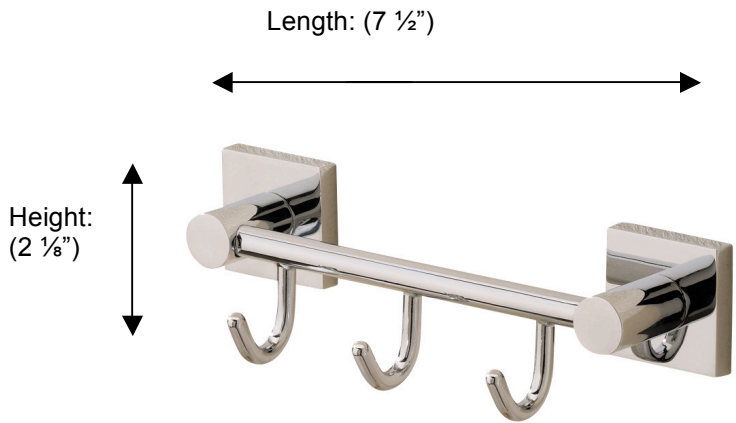

BRAGA

67613 COLLECTIVE HOOK

Depth: (2 ¼")
Center to Center: (5 ¾")

Description:

Collective hook

Finishes:

-  CR – Chrome
-  PV – Polished Brass
-  UB – Unlacquered Brass
-  MB – Matte Black
-  NI – Polished Nickel
-  ES – Satin Nickel
-  GD – Gold

Material:

Brass

Method of Fixing:

Direct to wall

Country of Origin:

Portugal

All Dimensions are approximate