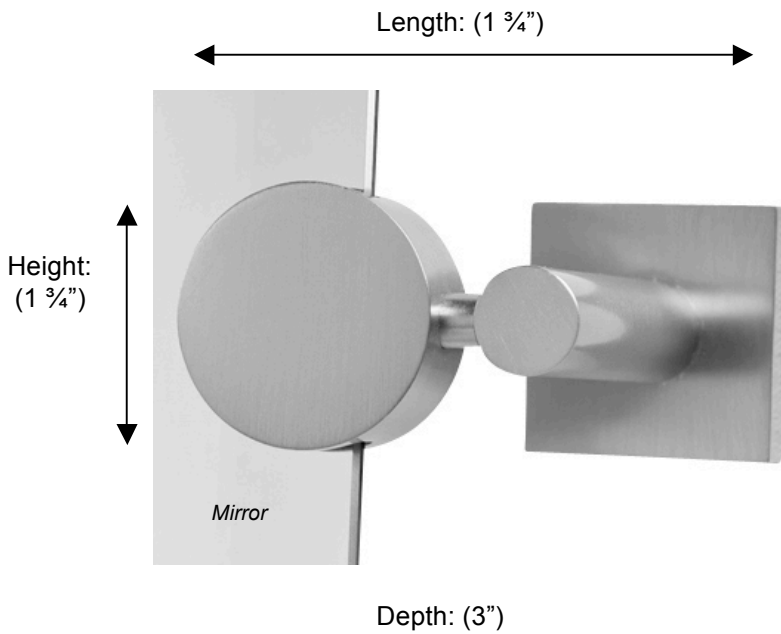

BRAGA

67603 MIRROR SUPPORTS

**Description:**

Braga mirror supports (pair)

Finishes:

-  CR – Chrome
-  PV – Polished Brass
-  UB – Unlacquered Brass
-  MB – Matte Black
-  NI – Polished Nickel
-  ES – Satin Nickel
-  GD – Gold

Material:

Brass

Method of Fixing:

Direct to wall

Country of Origin:

Portugal

All Dimensions are approximate