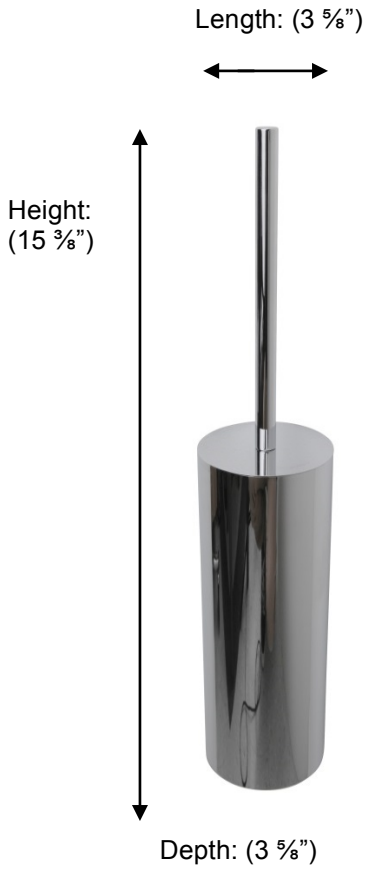

PORTO

67598 Freestanding WC Brush

Description:
Freestanding WC Brush

Finishes:

-  CR – Chrome
-  PV – Polished Brass
-  UB – Unlacquered Brass
-  MB – Matte Black
-  NI – Polished Nickel
-  ES – Satin Nickel
-  GD – Gold

Material:

Brass,
Plastic brush and insert

Country of Origin:

Portugal

All Dimensions are approximate