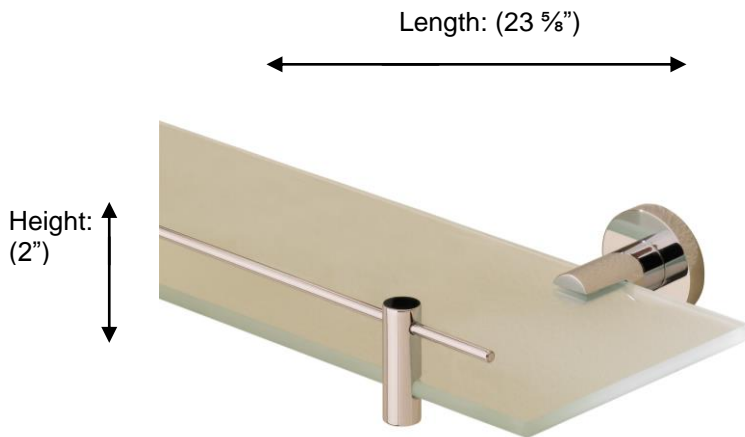

PORTO

67586 Glass Shelf

Depth: (5 7/8")
Center to Center: (19 1/8")
Ø Backplate: (1 1/2")

Description:

Glass Shelf, 24"

Finishes:

CR – Chrome
NI – Polished Nickel
ES – Satin Nickel

Material:

Brass
Frosted glass

Method of Fixing:

Direct to wall

Country of Origin:	Portugal
---------------------------	----------

All Dimensions are approximate