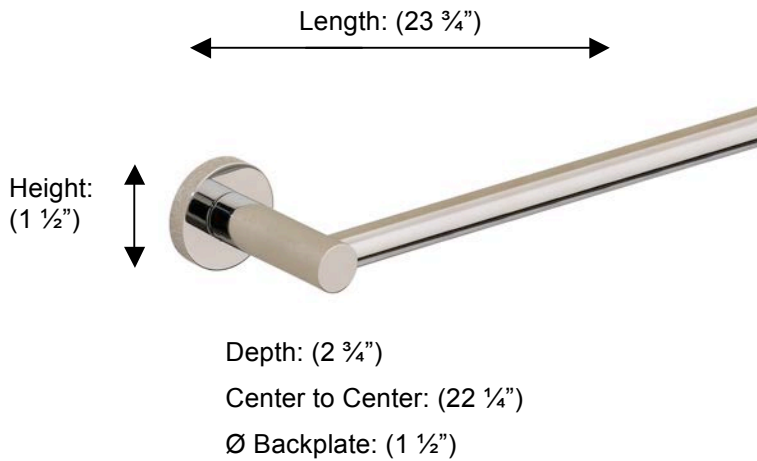

PORTO

67546 TOWEL RAIL, 23 3/4"

**Description:**

Towel Rail, 23 3/4"

Finishes:

-  CR – Chrome
-  PV – Polished Brass
-  UB – Unlacquered Brass
-  MB – Matte Black
-  NI – Polished Nickel
-  ES – Satin Nickel
-  GD – Gold

Material:

Brass

Method of Fixing:

Direct to wall

Country of Origin:

Portugal

All Dimensions are approximate