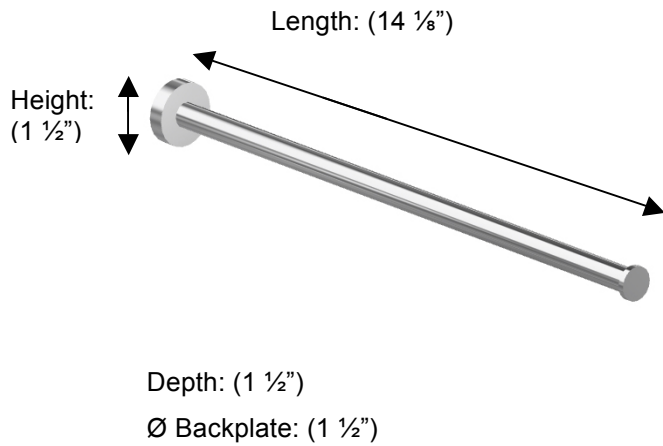

PORTO

67544 Single Perpendicular Towel Rail

**Description:**

Single Perpendicular Towel Rail

Finishes:

-  CR – Chrome
-  PV – Polished Brass
-  UB – Unlacquered Brass
-  MB – Matte Black
-  NI – Polished Nickel
-  ES – Satin Nickel
-  GD – Gold

Material:

Brass

Method of Fixing:

Direct to wall

Country of Origin:

Portugal

All Dimensions are approximate