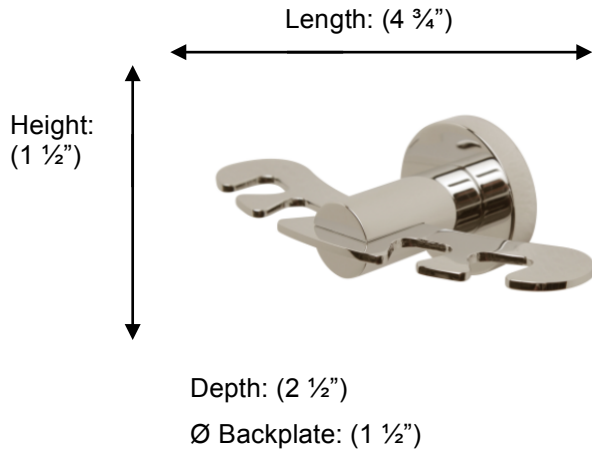

PORTO

67535 TOOTHBRUSH HOLDER

Description:
Toothbrush Holder

Finishes:

-  CR – Chrome
-  PV – Polished Brass
-  UB – Unlacquered Brass
-  MB – Matte Black
-  NI – Polished Nickel
-  ES – Satin Nickel
-  GD – Gold

Material:
Brass

Method of Fixing:
Direct to wall

Country of Origin:

Portugal