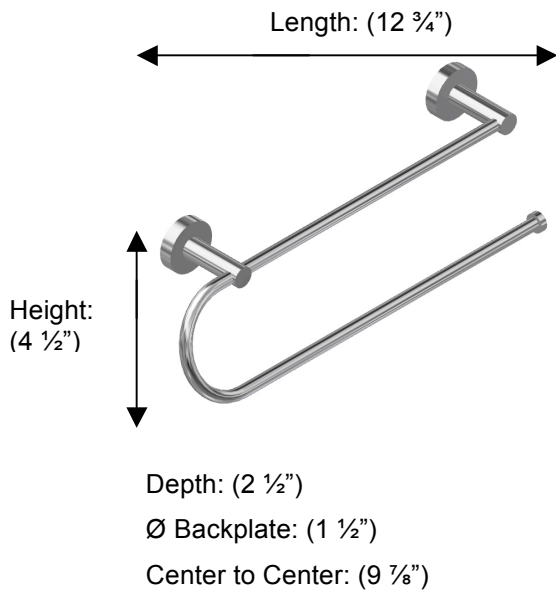

## 67521 Paper Towel Roll Holder

**Description:**

Paper towel roll holder

**Finishes:**

-  CR – Chrome
-  PV – Polished Brass
-  UB – Unlacquered Brass
-  MB – Matte Black
-  NI – Polished Nickel
-  ES – Satin Nickel
-  GD – Gold

**Material:**

Brass

**Method of Fixing:**

Direct to wall

**Country of Origin:**

Portugal