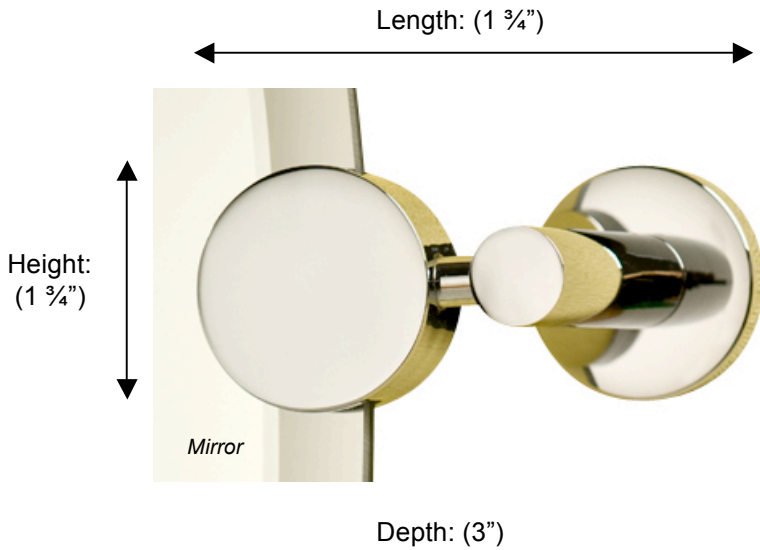

## 67503 MIRROR SUPPORTS

**Description:**

Porto mirror supports (pair)

**Finishes:**

-  CR – Chrome
-  PV – Polished Brass
-  UB – Unlacquered Brass
-  MB – Matte Black
-  NI – Polished Nickel
-  ES – Satin Nickel
-  GD – Gold

**Material:**

Brass

**Method of Fixing:**

Direct to wall

Country of Origin:

Portugal

All Dimensions are approximate