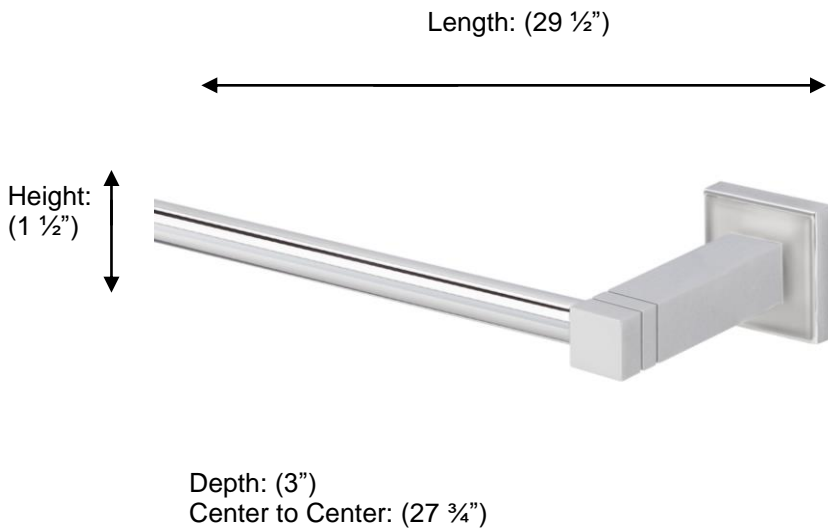

CUBIS PLUS

67448 Towel Rail

**Description:**

Towel rail, 29 1/2"

Finishes:

- CR – Chrome
- NI – Polished Nickel
- ES – Satin Nickel

Material:

Brass

Backplate Dimension: (1 1/2")

Method of Fixing:

Direct to wall

Country of Origin:

Portugal

All Dimensions are approximate