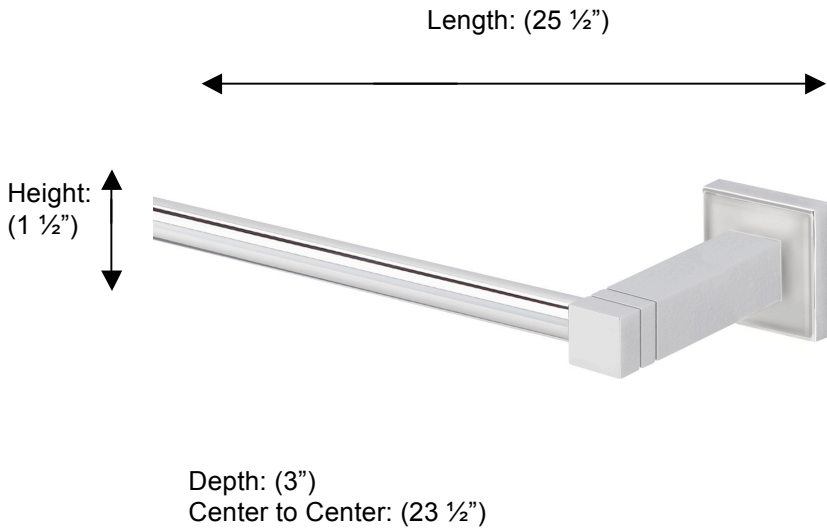

CUBIS PLUS

67446 Towel Rail

Description:
Towel rail, 24"

Finishes:

- CR – Chrome
- NI – Polished Nickel
- ES – Satin Nickel

Material:

Brass

Backplate Dimension: (1 1/2")

Method of Fixing:

Direct to wall

Country of Origin:

Portugal

All Dimensions are approximate