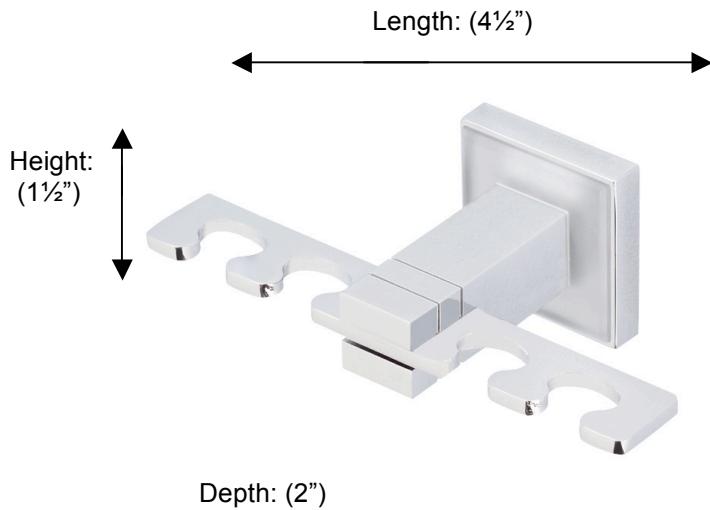

CUBIS PLUS

67435 Toothbrush Holder

**Description:**

Toothbrush holder

Finishes:

-  CR – Chrome
-  NI – Polished Nickel
-  ES – Satin Nickel

Material:

Brass

Backplate Dimension: (1 1/2")

Method of Fixing:

Direct to wall

Country of Origin:

Portugal

All Dimensions are approximate