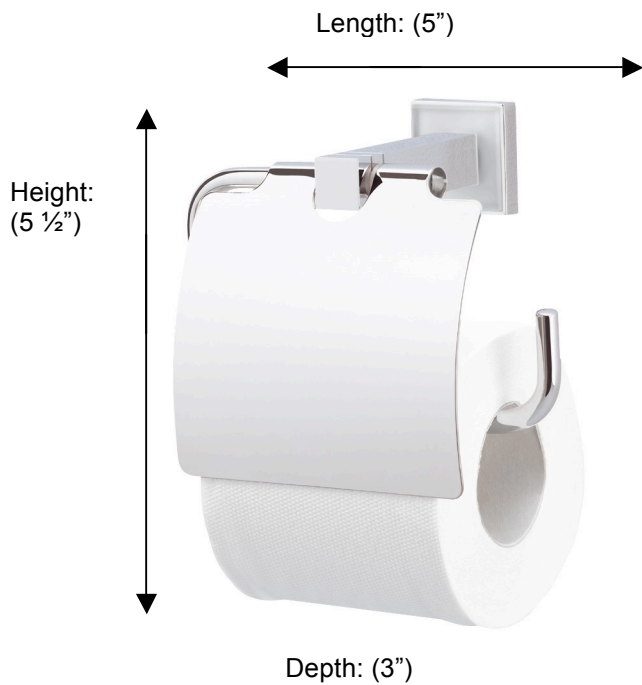

CUBIS PLUS

67420 Toilet Roll Holder with Lid

**Description:**

Toilet Roll Holder with Lid

Finishes:

- CR – Chrome
- NI – Polished Nickel
- ES – Satin Nickel

Material:

Brass

Backplate Dimension: (1 1/2")

Method of Fixing:

Direct to wall

Country of Origin:

Portugal

All Dimensions are approximate