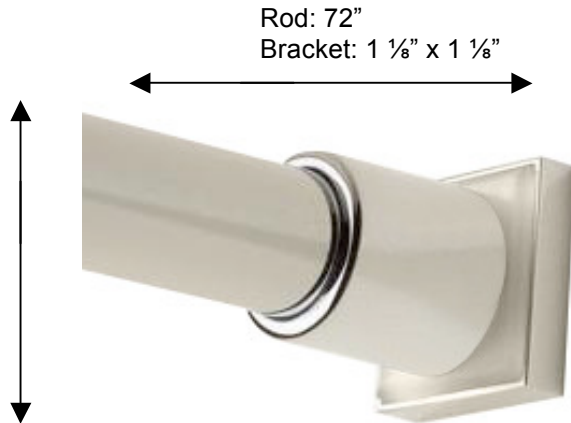

CUBIS PLUS

67404 Pair of Shower Rod Brackets

Shown with 09706 Shower Rod (sold separately)

Rod: 72"
Bracket: 1 1/8" x 1 1/8"

Ø of
Rod: 1"
Support
Outer: 1 1/4"
Inner: 1"
Max expanse: 74 1/2"

Description:

Shower rod supports (pair)

Finishes:

- CR – Chrome
- NI – Polished Nickel
- ES – Satin Nickel

Material:

Brass

Backplate Dimension: (1 1/2")

Method of Fixing:

Direct to wall

Country of Origin: