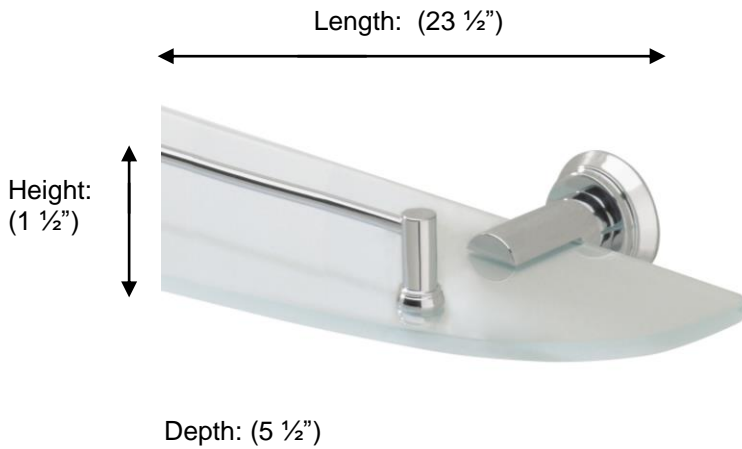

## 67165 Glass shelf

**Description:**

Glass shelf, (23 1/2")

**Finishes:**

CR – Chrome

NI – Polished Nickel

ES – Satin Nickel

**Material:**

Brass

Frosted 1/4" tempered glass

**Backplate Diameter:** (1 1/2")

**Method of Fixing:**

Direct to wall

**Country of Origin:**

Portugal

All Dimensions are approximate