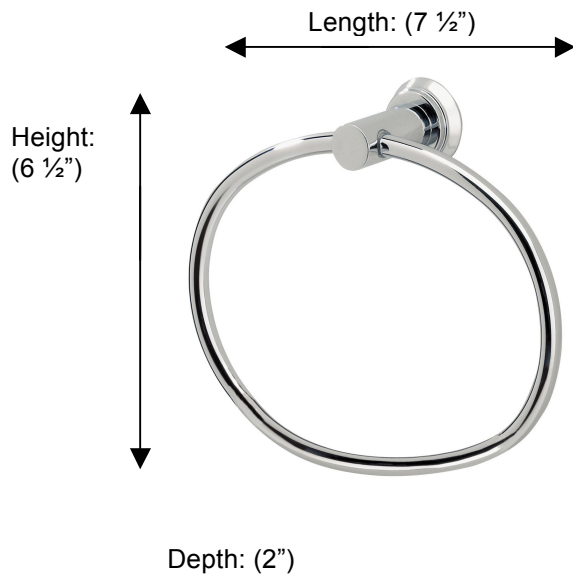

## 67140 Towel Ring

**Description:**  
Towel ring, 8"

**Finishes:**

-  CR – Chrome
-  PV – Polished Brass
-  UB – Unlacquered Brass
-  NI – Polished Nickel
-  ES – Satin Nickel

**Material:**  
Brass

**Backplate Diameter:** (1 1/2")

**Method of Fixing:**  
Direct to wall

**Country of Origin:**

Portugal