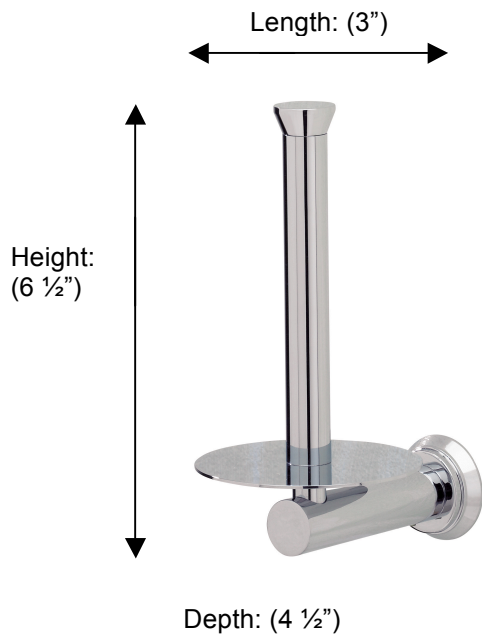

NOVA

67122 Spare Roll Holder

**Description:**

Spare roll holder

Finishes:

-  CR – Chrome
-  PV – Polished Brass
-  UB – Unlacquered Brass
-  NI – Polished Nickel
-  ES – Satin Nickel

Material:

Brass

Backplate Diameter: (1 1/2")

Method of Fixing:

Direct to wall

Country of Origin:

Portugal

All Dimensions are approximate