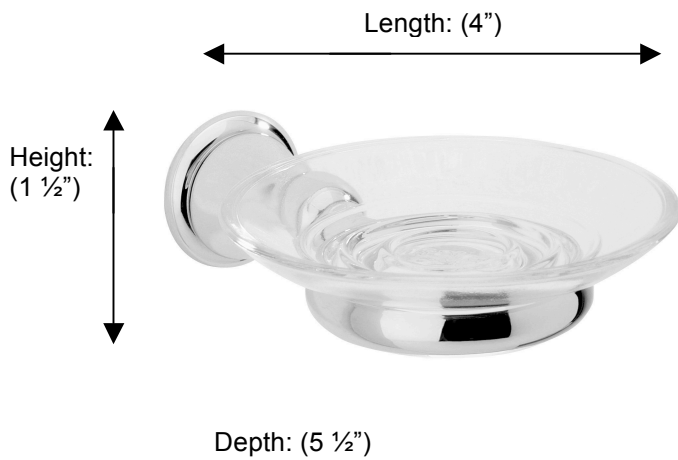

## 66885 Soap dish

**Description:**

Soap dish

**Finishes:**

-  CR – Chrome
-  PV – Polished Brass
-  UB – Unlacquered Brass
-  MB – Matte Black
-  NI – Polished Nickel
-  ES – Satin Nickel
-  GD – Gold

**Material:**

Brass  
Clear glass

**Backplate Diameter:** (1 1/2")

**Method of Fixing:**

Direct to wall

**Country of Origin:**

Portugal

All Dimensions are approximate