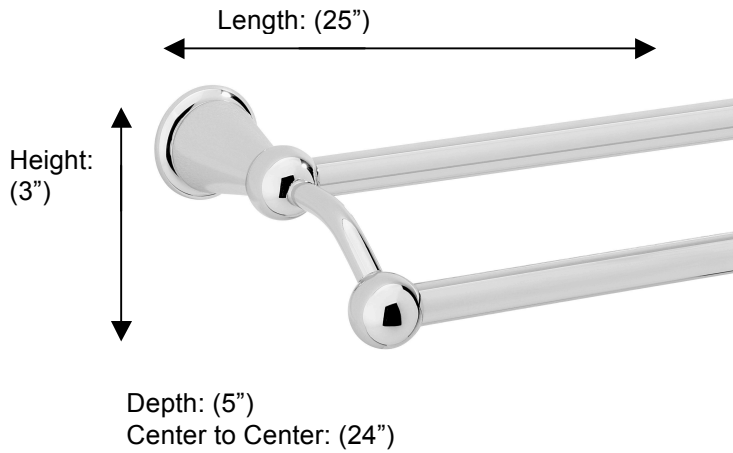

SINTRA

66876 Double Towel Rail

**Description:**

Double towel rail, 25"

Finishes:

-  CR – Chrome
-  PV – Polished Brass
-  UB – Unlacquered Brass
-  MB – Matte Black
-  NI – Polished Nickel
-  ES – Satin Nickel
-  GD – Gold

Material:

Brass

Backplate Diameter: (1 ½")

Method of Fixing:

Direct to wall

Country of Origin:

Portugal

All Dimensions are approximate