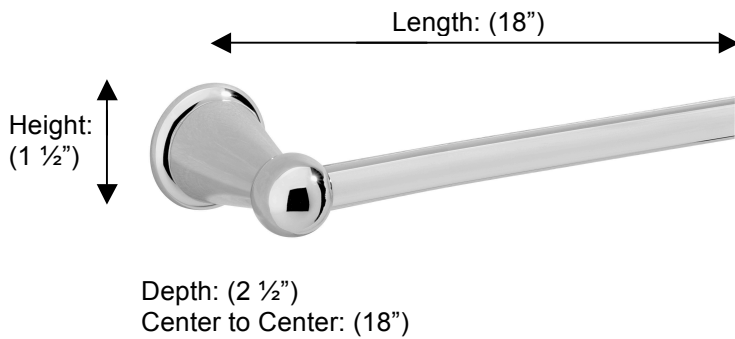

SINTRA

66845 Towel Rail

**Description:**

Towel rail, 18"

Finishes:

-  CR – Chrome
-  PV – Polished Brass
-  UB – Unlacquered Brass
-  MB – Matte Black
-  NI – Polished Nickel
-  ES – Satin Nickel
-  GD – Gold

Material:

Brass

Backplate Diameter: (1 1/2")

Method of Fixing:

Direct to wall

Country of Origin:

Portugal

All Dimensions are approximate