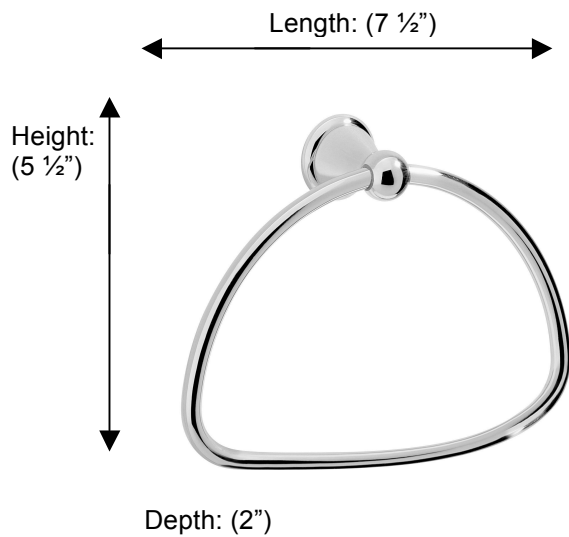

SINTRA

66840 Towel Ring

**Description:**

Towel ring

Finishes:

-  CR – Chrome
-  PV – Polished Brass
-  UB – Unlacquered Brass
-  MB – Matte Black
-  NI – Polished Nickel
-  ES – Satin Nickel
-  GD – Gold

Material:

Brass

Backplate Diameter: (1 1/2")

Method of Fixing:

Direct to wall

Country of Origin:

Portugal

All Dimensions are approximate