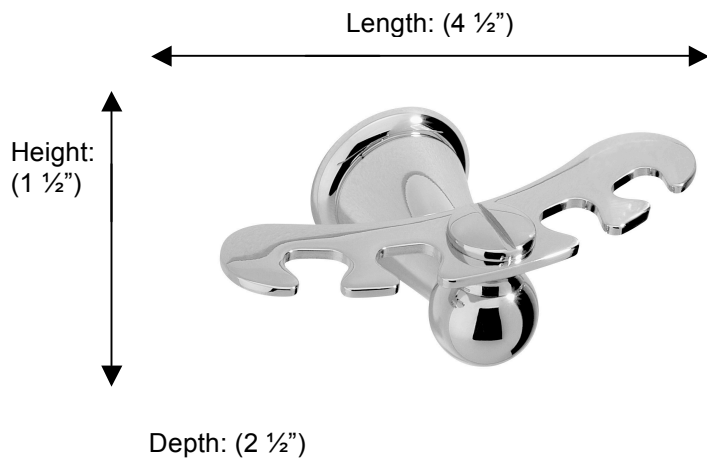

SINTRA

66835 Toothbrush Holder

**Description:**

Toothbrush holder

Finishes:

-  CR – Chrome
-  PV – Polished Brass
-  UB – Unlacquered Brass
-  MB – Matte Black
-  NI – Polished Nickel
-  ES – Satin Nickel
-  GD – Gold

Material:

Brass

Backplate Diameter: (1 1/2")

Method of Fixing:

Direct to wall

Country of Origin:

Portugal