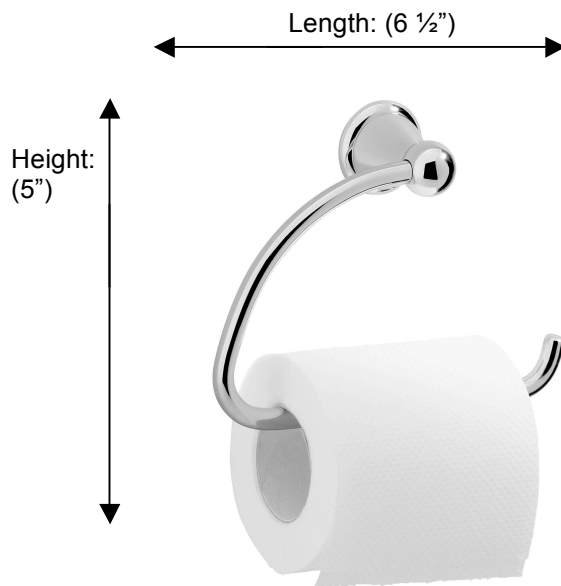

## 66824 Toilet Roll Holder without Lid

Depth: (2")

\*Measures Without roll

### Description:

Toilet roll holder without lid

### Material:

Brass

**Backplate Diameter:** (1 1/2")

### Method of Fixing:

Direct to wall

**Country of Origin:**

Portugal

All Dimensions are approximate